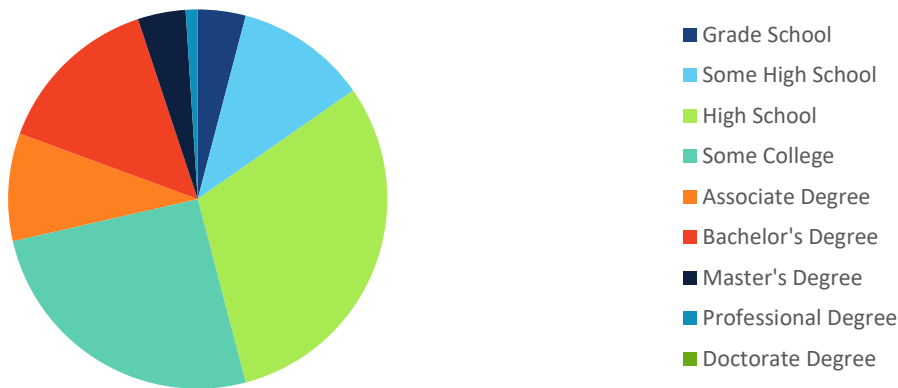

County Overview

County Population by Age

County Population by Education

For adults age 25+

>> County Population

68,300

>> Regional+ Population

2,323,000