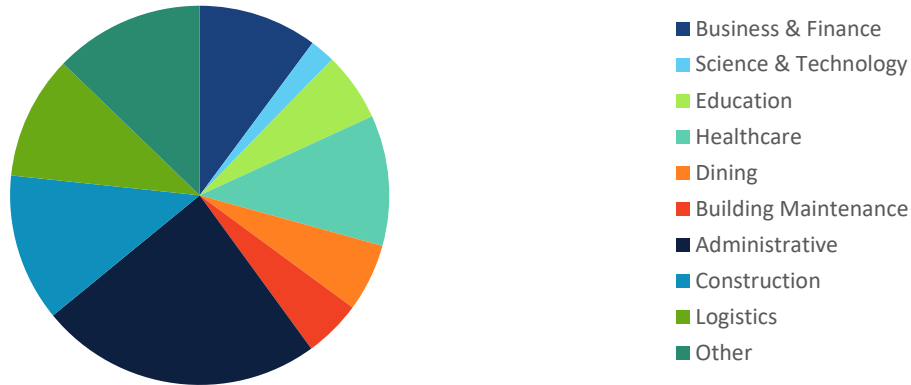

County Overview

County Population by Occupation