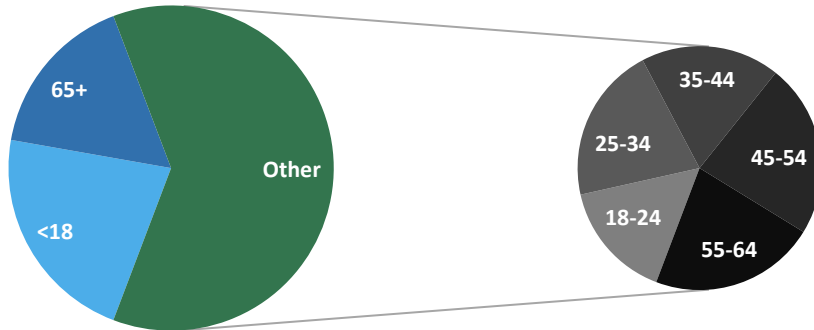

County Overview

County Population by Age

County Population by Education

For adults age 25+

>> County Population

68,300

>> Regional+ Population

2,323,000

>> Regional+ Workforce

1,116,000

County Overview

County Population by Occupation

Contact:

971 SW Duval Street
Suite #150
Lake City, FL 32055

386.758.1033

ghunter@
columbiacountyfla.com